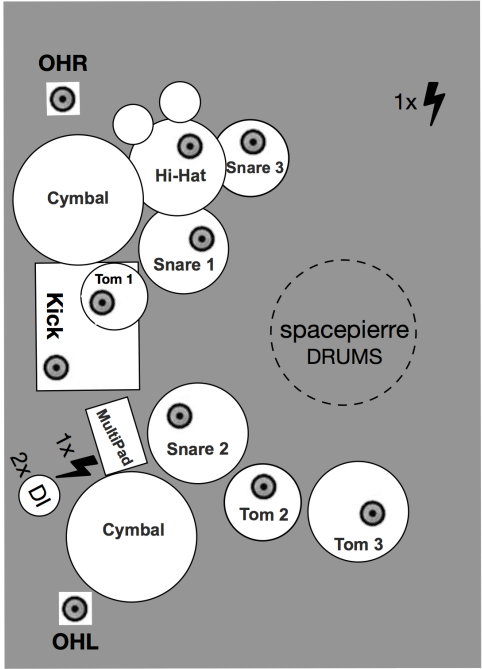

KRZIKOPA

STAGE PLAN

KRZIKOPA IEM SYSTEM

1x ⚡

Mateusz
ACCORDION
VOCAL

KARO
VOCAL
VIOLIN

KASIA
VOCAL
CELLO

1x ⚡

2x (DI)

Adam
VIOLIN

PLATFORM 2x2m

PLATFORM 3x2m

INFO:

backline

microphone
& stand

XLR female