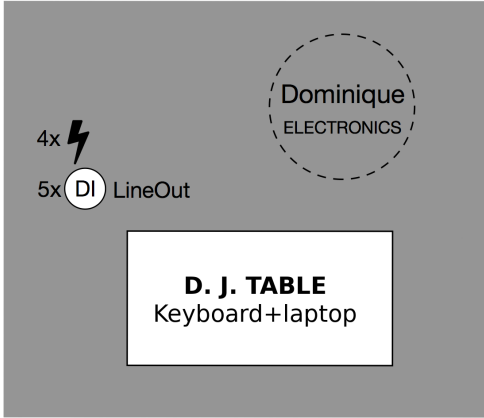

KRZIKOPA

STAGE PLAN

KRZIKOPA IEM SYSTEM

1x ⚡

Mateusz
ACCORDION
VOCAL

KARO
VOCAL
VIOLIN

KASIA
VOCAL
CELLO

1x ⚡

2x (DI)

Adam
VIOLIN

PLATFORM 2x2m

PLATFORM 3x2m

INFO:

backline

microphone
& stand

XLR female